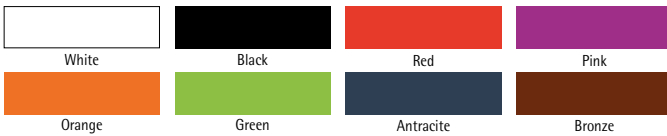

Plaza

Plaza | Plaza

These planters are produced from PE-plastic. These planters have the colour in the plastic therefore they are not damaged by scratching or dents. Available on demand in a high shine finish.

Deze plantenbakken zijn vervaardigd uit PE-kunststof. De bakken zijn door en door gekleurd waardoor de plantenbak stoot- en slagvast is. Op aanvraag ook in glans leverbaar.

Diese Pflanzgefäße werden aus Polyethylen (PE) hergestellt. Die Farbe ist Bestandteil des Materials und somit sind die Gefäße hinsichtlich Kratzer und Schrammen unempfindlich. Auf Anfrage auch erhältlich in Glanz.

60 cm	60 cm	30 cm	24 cm	46 cm	
80 cm	80 cm	30 cm	24 cm	61 cm	
120 cm	120 cm	30 cm	24 cm	91 cm